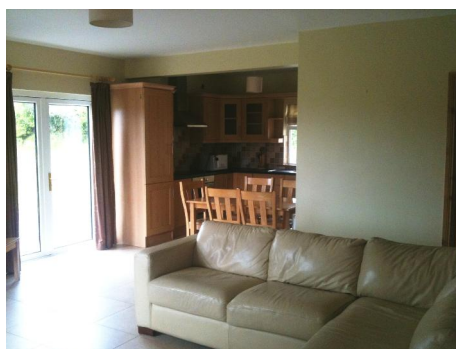

Description

- 4 Bedroom Dormer residence standing on over an acre of ground, this property combines the best of both worlds - country living with stunning views of the unspoilt countryside - yet only a few minutes drive from the towns of Cong and Cross. This area of Mayo/Galway boasts many attractions, foremost of these is Ashford Castle.
- Accommodation includes:
Ground Floor: Entrance Hall, Open plan Kitchen, Dining & Sitting room, Utility, Bathroom & 2 Bedrooms.
First Floor: Landing and 2 Large Bedrooms both en-suite.
- This property is in turn key condition to include some furniture and appliances.
- Natural stonework wall to front. Fully tarmac driveway with parking area. Fully landscaped gardens.