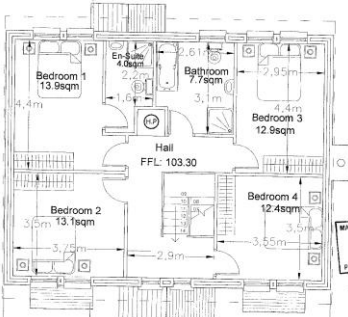

NATURAL SLATE
RILE/BLACK IN COLOUR

HARDWOOD VERTICAL
SLIDING SASH WINDOWS

4.8

SL: 100.60

FFL: 100.60

2.11m

Bedroom 1
13.9sqm

En-Suite
4.0sqm

Bathroom
7.7sqm

Bedroom 3
12.9sqm

Hall
FFL: 103.30

Bedroom 2
13.1sqm

Bedroom 4
12.4sqm

MAYOR
PLA