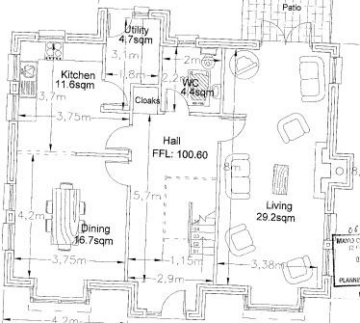

NATURAL SLATE
RILE/BLACK IN COLOUR

HARDWOOD VERTICAL
SLIDING SASH WINDOWS

4.8

SL: 100.60

FFL: 100.60

2.11m

Bedroom 1
13.9sqm

En-Suite
4.0sqm

Bathroom
7.7sqm

Bedroom 3
12.9sqm

Hall
FFL: 103.30

Bedroom 2
13.1sqm

Bedroom 4
12.4sqm

MAYOR
PLA