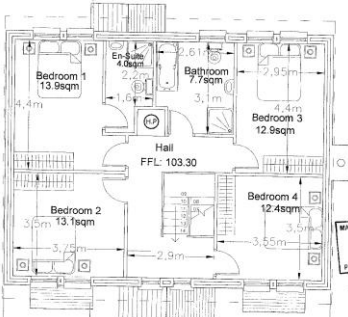

NATURAL SLATE
RILE/BLACK IN COLOUR

HARDWOOD VERTICAL
SLIDING SASH WINDOWS

SL: 100.60

FFL: 100.60

4.8

2.11m

Patio

Utility
4.7sqm

Kitchen
11.6sqm

WC
4.4sqm

Cloaks

Hall
FFL: 100.60

Living
29.2sqm

Dining
16.7sqm

0.6
MARCH 0
0
PLAN

MAYOR
PLA