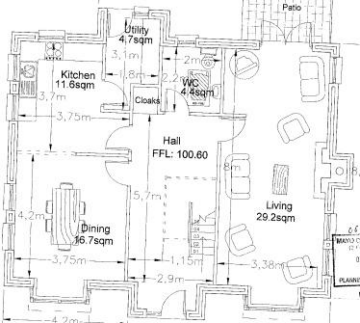

NATURAL SLATE
RILE/BLACK IN COLOUR

HARDWOOD VERTICAL
SLIDING SASH WINDOWS

SL: 100.60

FFL: 100.60

4.8

2.11m

Patio

Utility
4.7sqm

Kitchen
11.6sqm

WC
4.4sqm

Cloaks

Hall
FFL: 100.60

Living
29.2sqm

Dining
16.7sqm

0.6
MARCH 0
0
PLAN

MAYOR
PLA